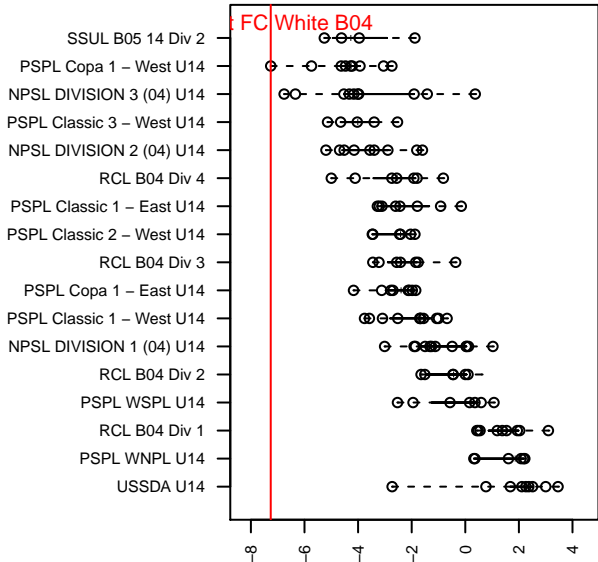

Impact FC White B04

Cascade SC
 Renton, WA
 B04 total strength=563
 attack=0.53 defense=0.37
 fall league = PSPL Copa 1 – West U14
 spr league = Spr PSPL – '04 Copa 1 – West U14
 notes= Cascade Impact

alt names used:
 CSC Impact FC 04 White
 CSC Impact FC B04 White
 CSC Impact FC 04 White

Venues played:
 2017 Crossfire Select U14 Silver
 2017 PSPL Copa 1 – West U14
 2017 Spr PSPL – '04 Copa 1 – West U14

Impact FC White B04
 Dots are actual minus expected GF (blue circles) and GA (red triangles).
 Blue line is smoothed change in attack strength. Red is smoothed change in defense strength.

**attack and defense variance (black dot)
relative to other teams
and top 10 in region**

**attack and defense rating
relative to others at age
and all opponents in last 13 months**

Performance relative to 13 month average