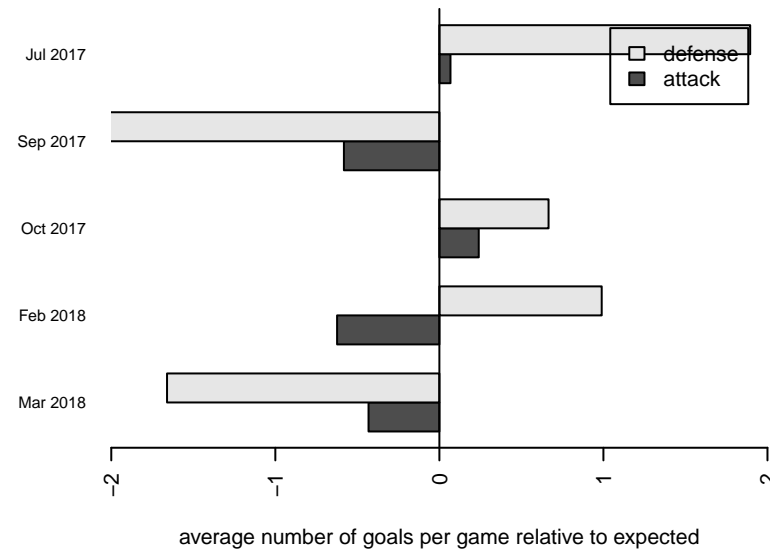

Performance relative to 13 month average