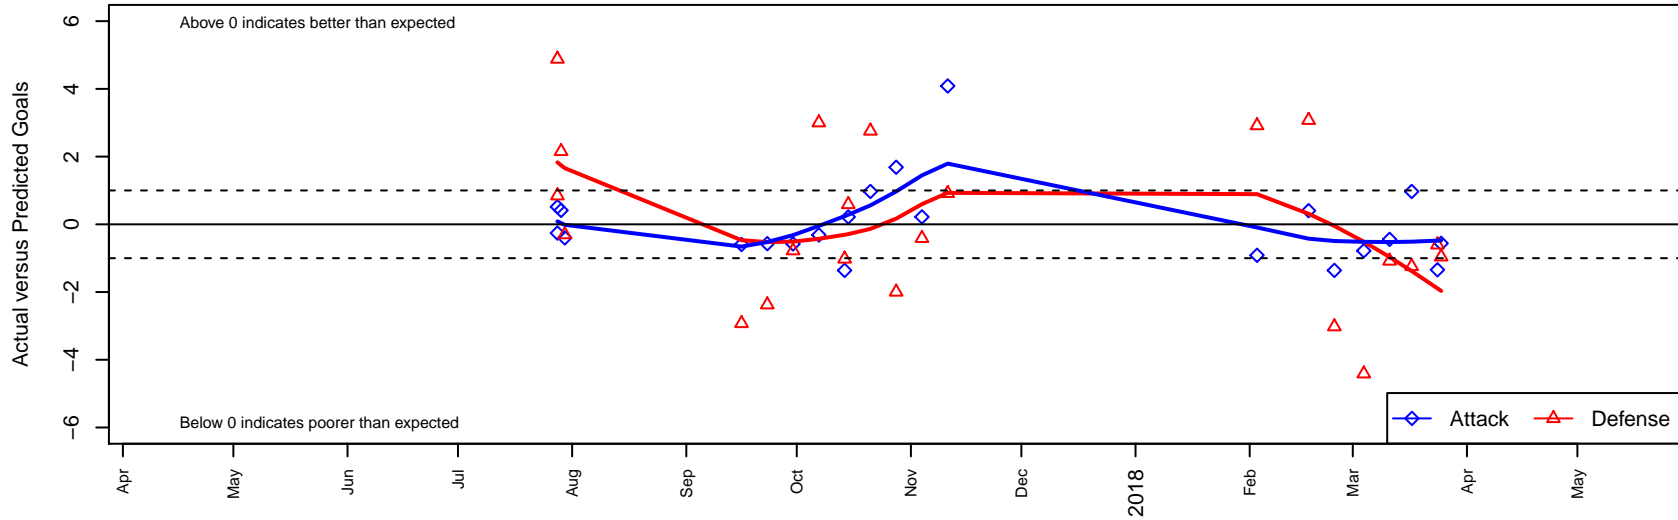

Impact FC White B04

Cascade SC
 Renton, WA
 B04 total strength=563
 attack=0.53 defense=0.37
 fall league = PSPL Copa 1 – West U14
 spr league = Spr PSPL – '04 Copa 1 – West U14
 notes= Cascade Impact

alt names used:
 CSC Impact FC 04 White
 CSC Impact FC B04 White
 CSC Impact FC 04 White

Venues played:
 2017 Crossfire Select U14 Silver
 2017 PSPL Copa 1 – West U14
 2017 Spr PSPL – '04 Copa 1 – West U14

Impact FC White B04
 Dots are actual minus expected GF (blue circles) and GA (red triangles).
 Blue line is smoothed change in attack strength. Red is smoothed change in defense strength.

**attack and defense variance (black dot)
relative to other teams
and top 10 in region**

**attack and defense rating
relative to others at age
and all opponents in last 13 months**

Performance relative to 13 month average