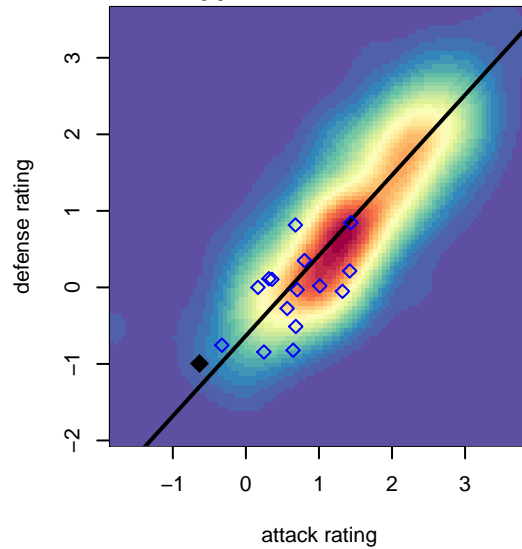

Impact FC White B04

Cascade SC
 Renton, WA
 B04 total strength=563
 attack=0.53 defense=0.37
 fall league = PSPL Copa 1 – West U14
 spr league = Spr PSPL – '04 Copa 1 – West U14
 notes= Cascade Impact

alt names used:
 CSC Impact FC 04 White
 CSC Impact FC B04 White
 CSC Impact FC 04 White

Venues played:
 2017 Crossfire Select U14 Silver
 2017 PSPL Copa 1 – West U14
 2017 Spr PSPL – '04 Copa 1 – West U14

Impact FC White B04
 Dots are actual minus expected GF (blue circles) and GA (red triangles).
 Blue line is smoothed change in attack strength. Red is smoothed change in defense strength.

**attack and defense variance (black dot)
relative to other teams
and top 10 in region**

**attack and defense rating
relative to others at age
and all opponents in last 13 months**

Performance relative to 13 month average