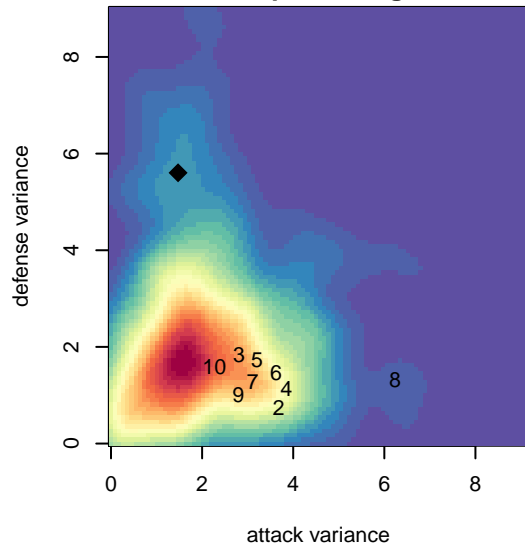

Impact FC White B04

Cascade SC
 Renton, WA
 B04 total strength=563
 attack=0.53 defense=0.37
 fall league = PSPL Copa 1 – West U14
 spr league = Spr PSPL – '04 Copa 1 – West U14
 notes= Cascade Impact

alt names used:
 CSC Impact FC 04 White
 CSC Impact FC B04 White
 CSC Impact FC 04 White

Venues played:
 2017 Crossfire Select U14 Silver
 2017 PSPL Copa 1 – West U14
 2017 Spr PSPL – '04 Copa 1 – West U14

Impact FC White B04
 Dots are actual minus expected GF (blue circles) and GA (red triangles).
 Blue line is smoothed change in attack strength. Red is smoothed change in defense strength.

**attack and defense variance (black dot)
relative to other teams
and top 10 in region**

**attack and defense rating
relative to others at age
and all opponents in last 13 months**

Performance relative to 13 month average